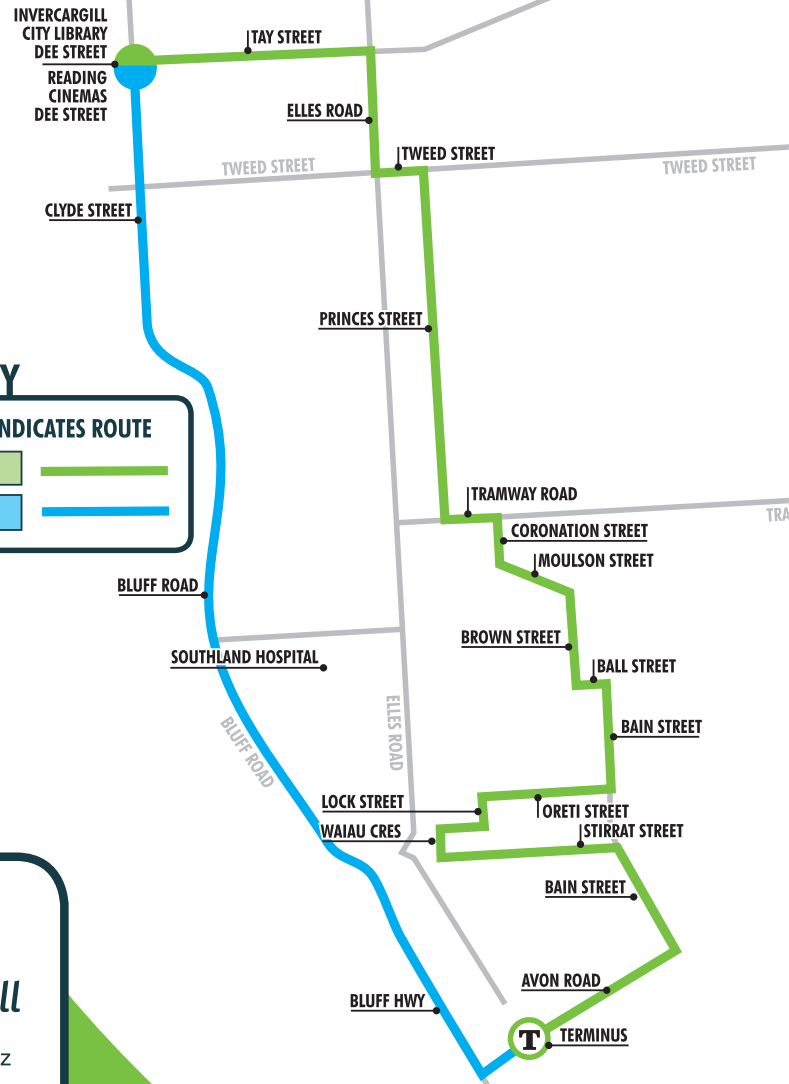

## MONDAY - FRIDAY

Depart Reading Cinemas	Depart Terminus	Arrive Library
	7.30	7.45
7.45	7.55	8.15
8.15	8.30	8.50
	10.00	10.20
11.15	<i>Returns via Clifton Route</i>	
	1.00	1.20
2.15	<i>Returns via Clifton Route</i>	
	3.30	3.50
3.50	<i>Returns via Clifton Route</i>	
4.35	4.50	5.05
5.10	5.30	5.45
	6.00	6.20

## SATURDAY

10.00	<i>Returns via Clifton Route</i>	
	11.45	12.05
1.00	<i>Returns via Clifton Route</i>	
	2.45	3.05

Services between 9.00am - 2.30pm and all services on Saturday are **FREE!**

12

**Inquiries** Call IPT on 03 218 7170

### MAP KEY

COLOUR INDICATES ROUTE

TIME

TIME

**Invercargill**  
CITY COUNCIL  
www.icc.govt.nz