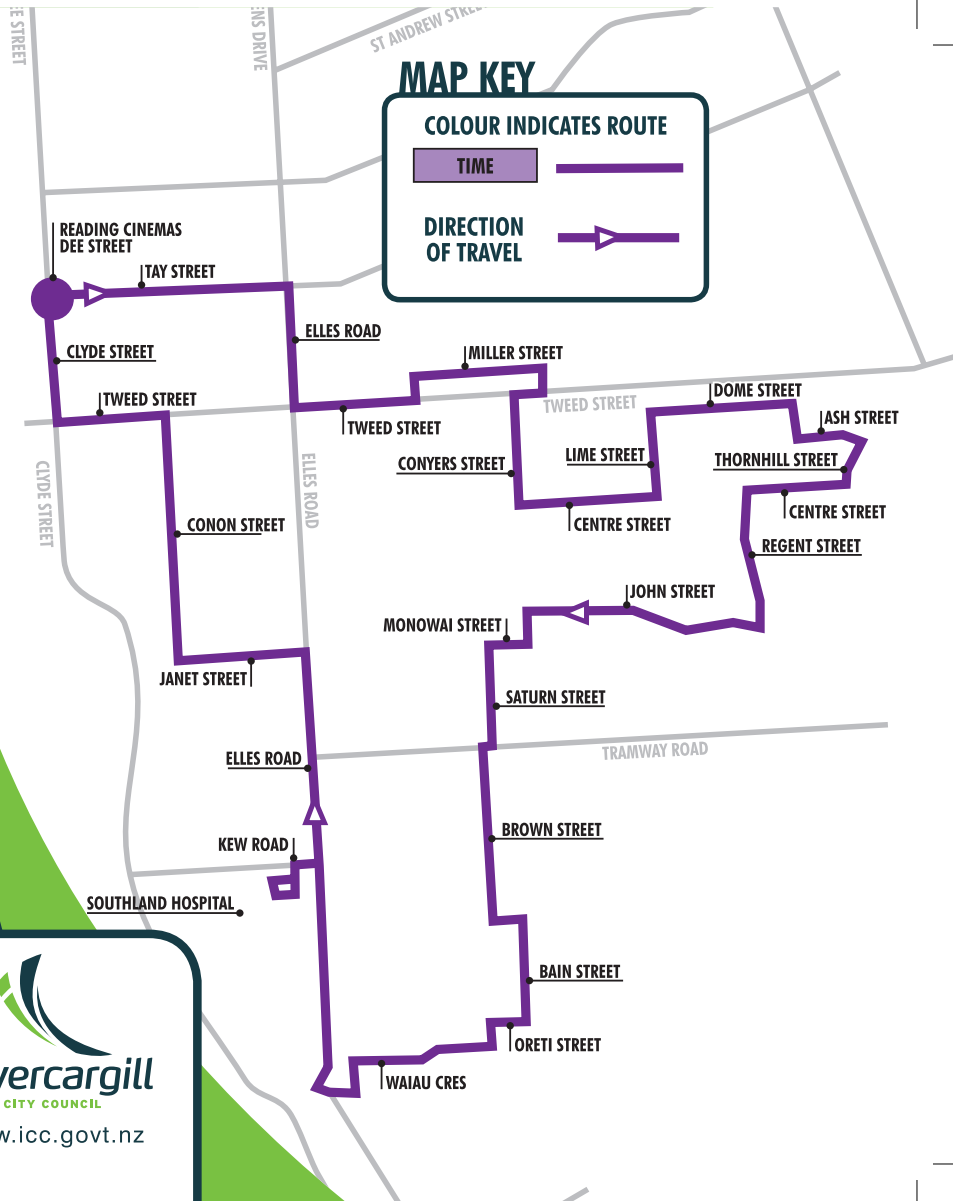

PURPLE CIRCLE SOUTH

MONDAY - FRIDAY

Depart Reading Cinemas	Arrive Library
9.00	9.45
10.30	11.15
12.00	12.45
1.30	2.15

SATURDAY

9.15	10.00
10.45	11.30
12.15	1.00
1.45	2.30

FREE SERVICE

MAP KEY

COLOUR INDICATES ROUTE

TIME

DIRECTION OF TRAVEL

Invercargill
CITY COUNCIL
www.icc.govt.nz