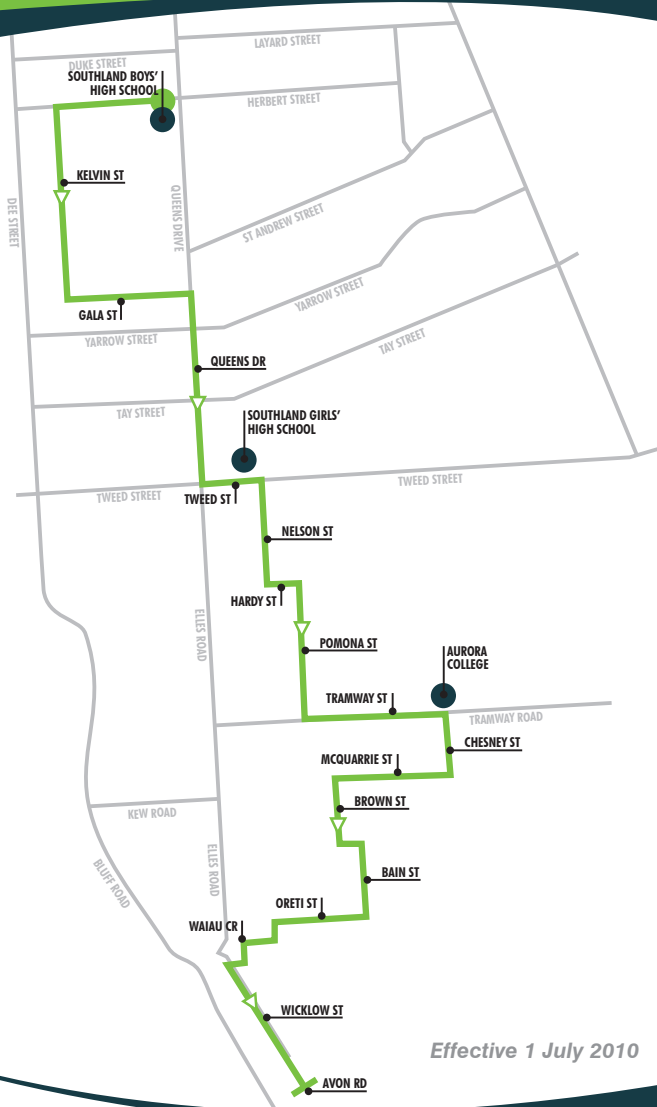

Clarendon

AFTERNOON SCHOOL RUN

ROUTE SERVICING

- Southland Boys' High School
- Southland Girls' High School
- Aurora College

FARE STRUCTURE

Single trip **$1.20**
10 trip concession **$10.40**

DEPARTS SOUTHLAND BOYS' HIGH SCHOOL

MON & WED

3.15PM

TUE & THUR

3.30PM

FRI

2.45PM

DEPARTS SOUTHLAND GIRLS' HIGH SCHOOL

MON & WED

3.20PM

TUE & THUR

3.35PM

FRI

3.10PM

Effective 1 July 2010