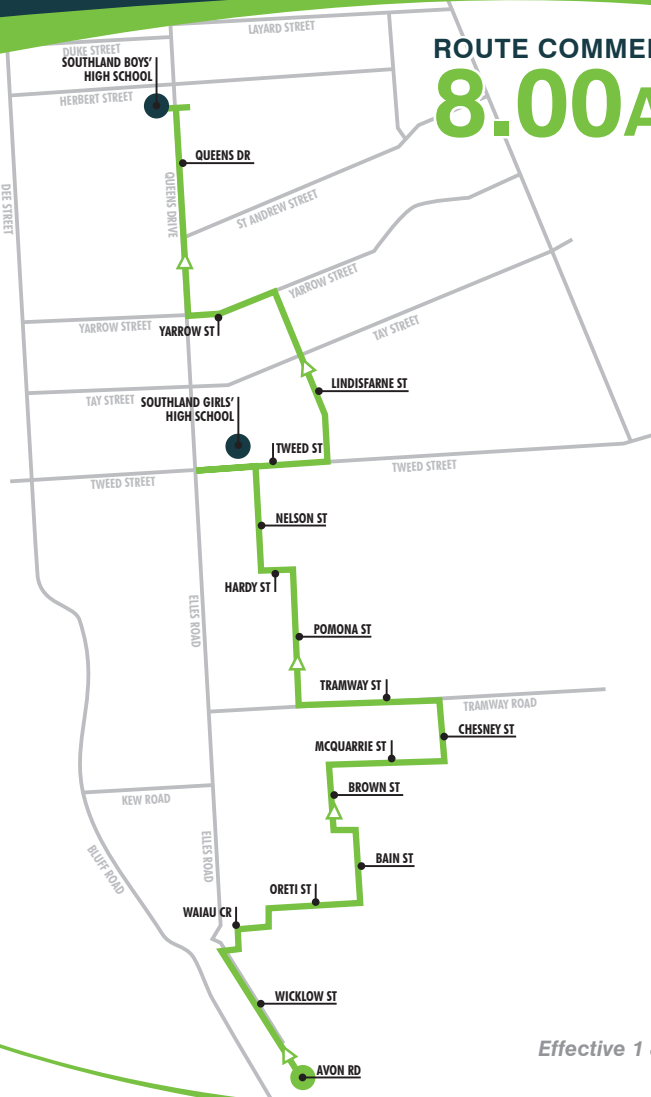

Clarendon

MORNING SCHOOL RUN

ROUTE SERVICING

- Aurora College
- Southland Girls' High School
- Southland Boys' High School
- Verdon College via transition

FARE STRUCTURE

Single trip **\$1.20**
10 trip concession **\$10.40**

ROUTE COMMENCES
8.00AM

Effective 1 July 2010

All inquiries phone 03 218 7108

Fax 03 214 0719

Email info@iptl.co.nz

www.icc.govt.nz

Clarendon

AFTERNOON SCHOOL RUN

ROUTE SERVICING

- Southland Boys' High School
- Southland Girls' High School
- Aurora College

FARE STRUCTURE

Single trip **\$1.20**
10 trip concession **\$10.40**

DEPARTS SOUTHLAND BOYS' HIGH SCHOOL

MON & WED

TUE & THUR

3.35PM

FRI

3.10PM

Effective 1 July 2010