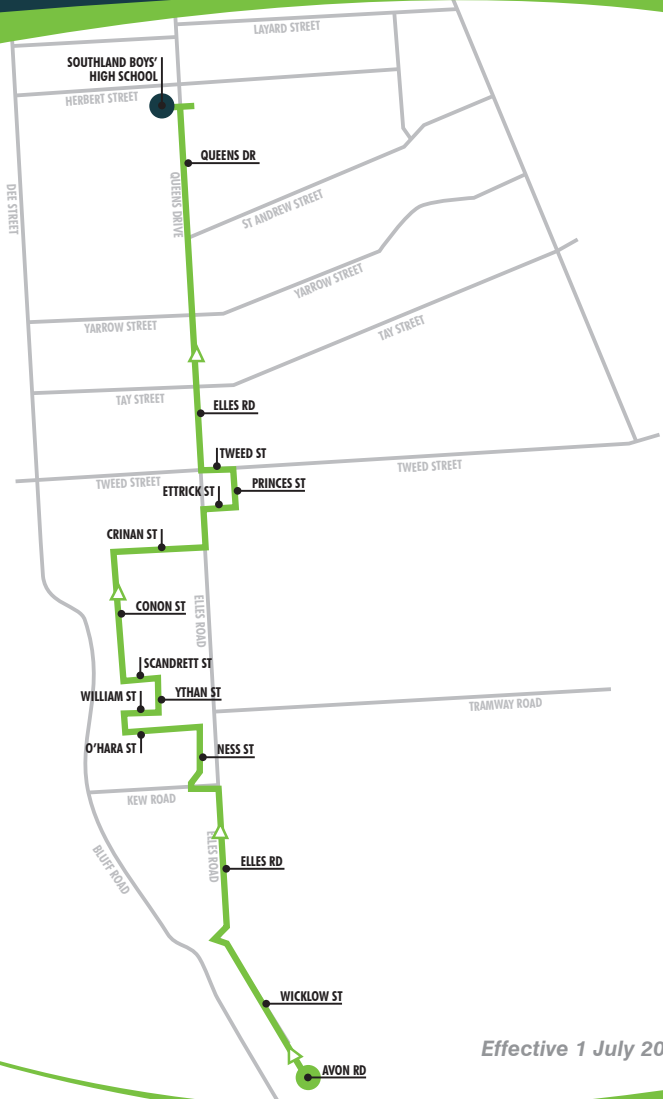

Clifton

MORNING SCHOOL RUN

ROUTE SERVICING

- Southland Girls' High School
- Southland Boys' High School
- Verdon College & Aurora College via transition

FARE STRUCTURE

Single trip **\$1.20**
10 trip concession **\$10.40**

ROUTE COMMENCES
8.00AM

Effective 1 July 2010

Clifton

AFTERNOON SCHOOL RUN

ROUTE SERVICING

- Southland Boys' High School

FARE STRUCTURE

Single trip **\$1.20**
10 trip concession **\$10.40**