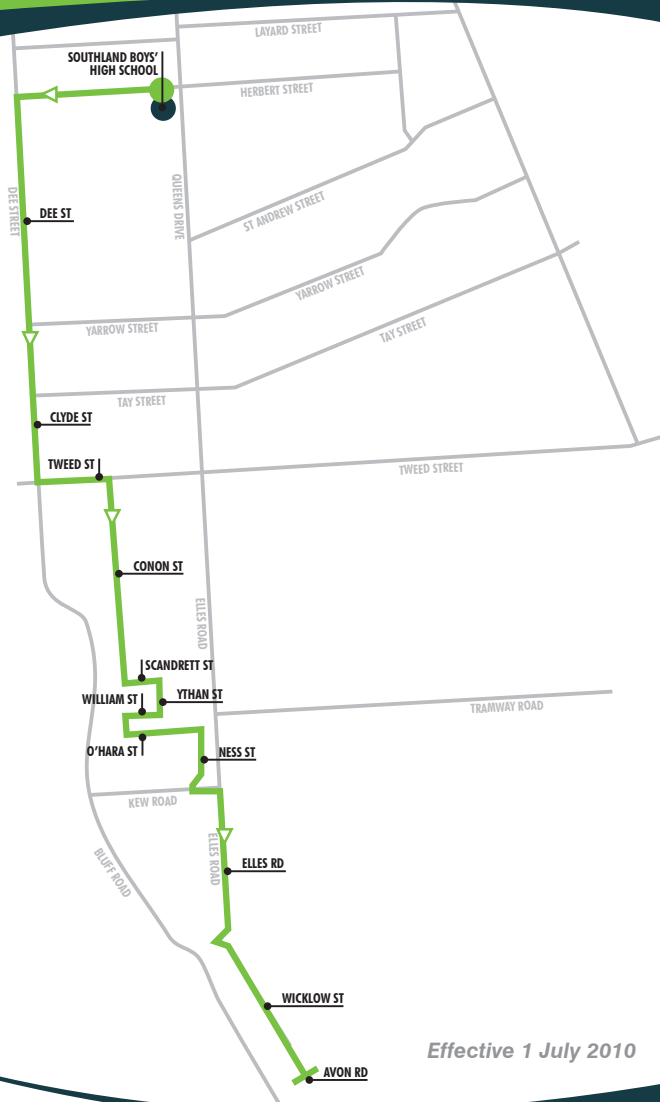

Clifton

MORNING SCHOOL RUN

ROUTE SERVICING

- Southland Girls' High School
- Southland Boys' High School
- Verdon College & Aurora College via transition

FARE STRUCTURE

Single trip **\$1.20**
10 trip concession **\$10.40**

ROUTE COMMENCES
8.00AM

Effective 1 July 2010

Clifton

AFTERNOON SCHOOL RUN

ROUTE SERVICING

- Southland Boys' High School

FARE STRUCTURE

Single trip **\$1.20**
10 trip concession **\$10.40**

DEPARTS SOUTHLAND BOYS' HIGH SCHOOL

MON & WED

3.15PM

TUE & THUR

3.30PM

FRI

2.45PM

Effective 1 July 2010