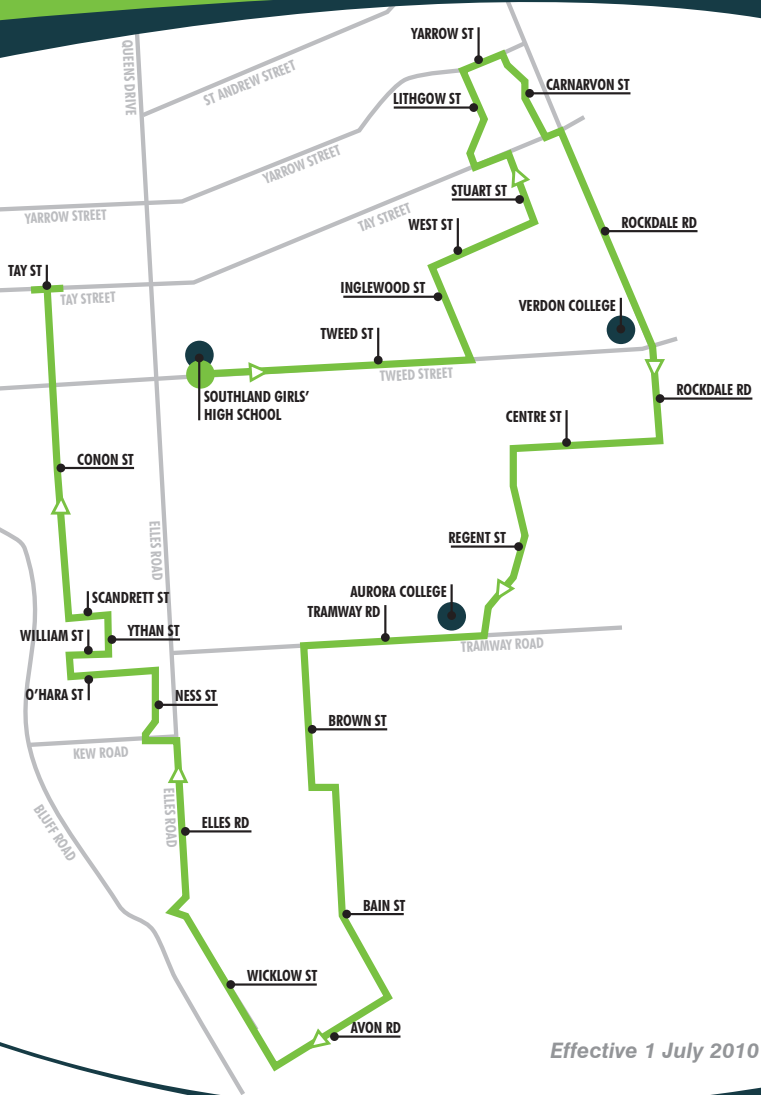

### ROUTE SERVICING

- Southland Girls' High School
- Verdon College
- Aurora College

### FARE STRUCTURE

Single trip **\$1.20**  
10 trip concession **\$10.40**

DEPARTS SOUTHLAND  
GIRLS' HIGH SCHOOL

**3.15PM**

DEPARTS  
VERDON COLLEGE

**3.25PM**

DEPARTS  
AURORA COLLEGE

**3.30PM**