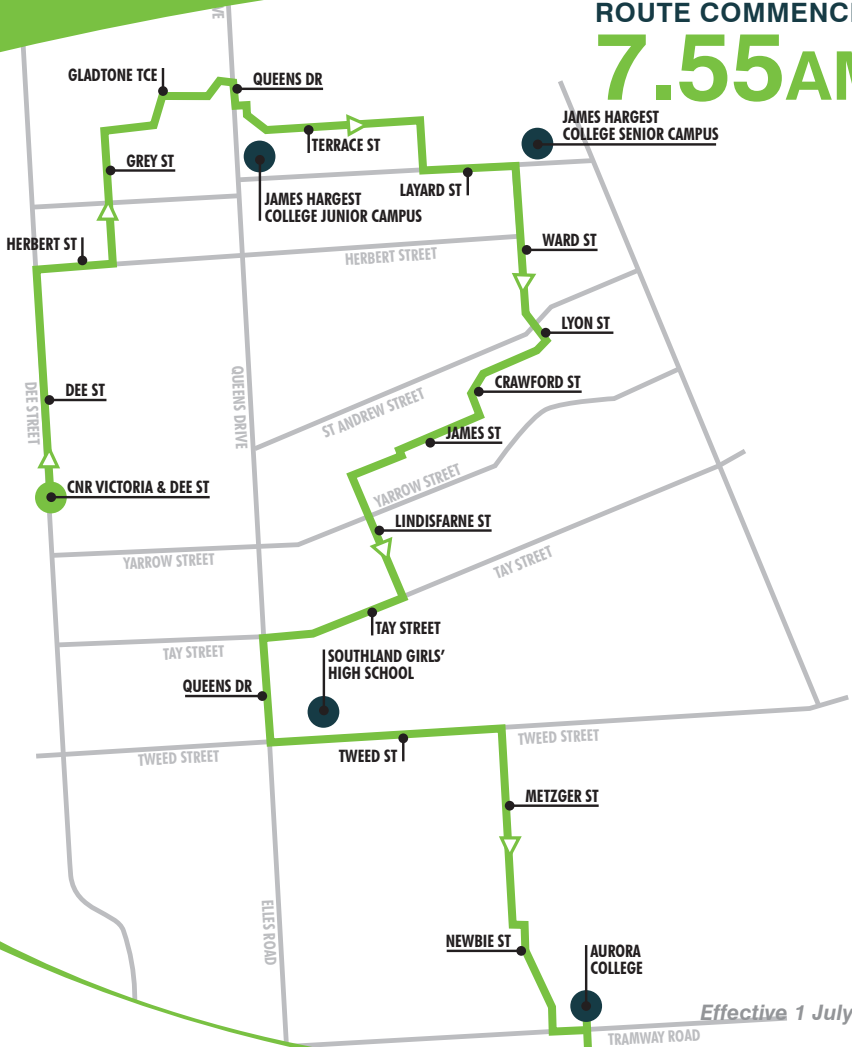

Windsor

MORNING SCHOOL RUN

ROUTE SERVICING

- James Hargest Junior & Senior Campuses
- Southland Girls' High School
- Aurora College
- Southland Boy's High School & Verdon College via transition

FARE STRUCTURE

Single trip **\$1.20**
10 trip concession **\$10.40**

ROUTE COMMENCES
7.55AM

Effective 1 July 2010

Windsor

AFTERNOON SCHOOL RUN

ROUTE SERVICING

- Aurora College
- Southland Girls' High School
- Verdon College
- James Hargest College Senior Campus

FARE STRUCTURE

Single trip **\$1.20**
10 trip concession **\$10.40**

Effective 1 July 2010