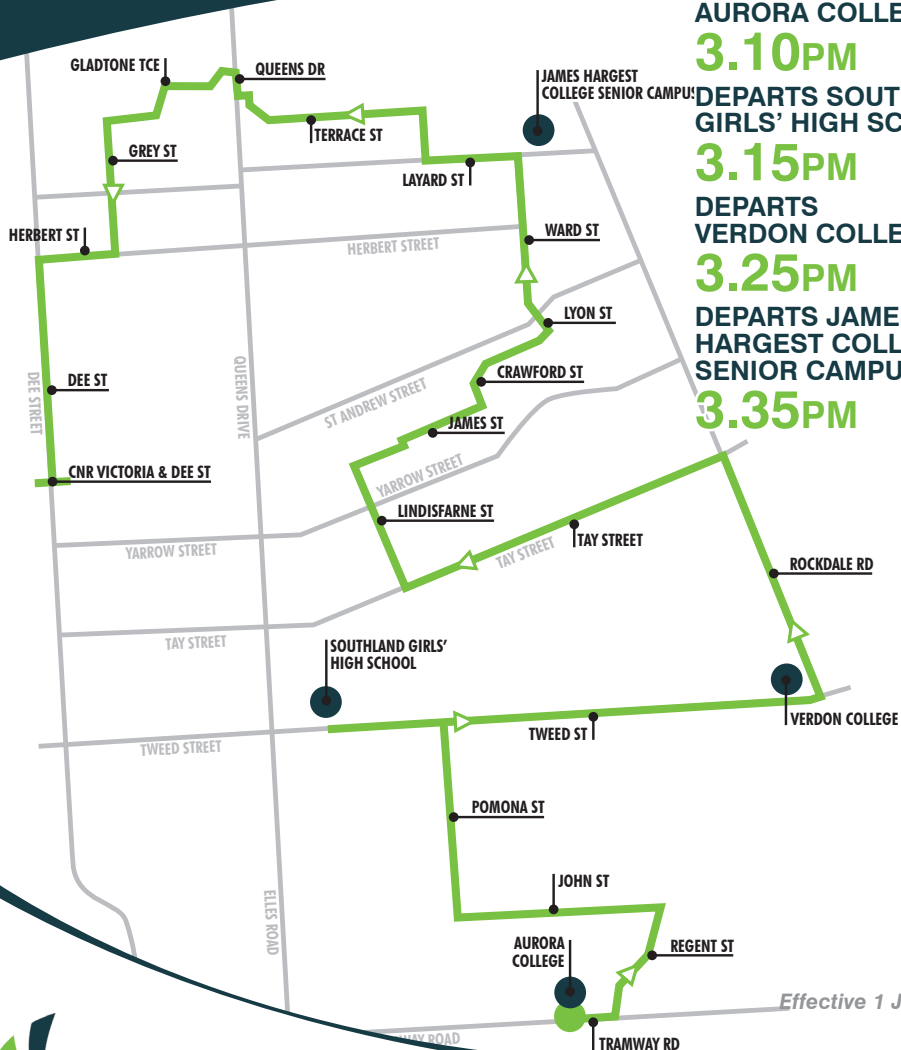

Windsor

MORNING SCHOOL RUN

ROUTE SERVICING

- James Hargest Junior & Senior Campuses
- Southland Girls' High School
- Aurora College
- Southland Boy's High School & Verdon College via transition

FARE STRUCTURE

Single trip **\$1.20**
10 trip concession **\$10.40**

ROUTE COMMENCES
7.55AM

Effective 1 July 2010

Windsor

AFTERNOON SCHOOL RUN

ROUTE SERVICING

- Aurora College
- Southland Girls' High School
- Verdon College
- James Hargest College Senior Campus

FARE STRUCTURE

Single trip **\$1.20**
10 trip concession **\$10.40**

Effective 1 July 2010