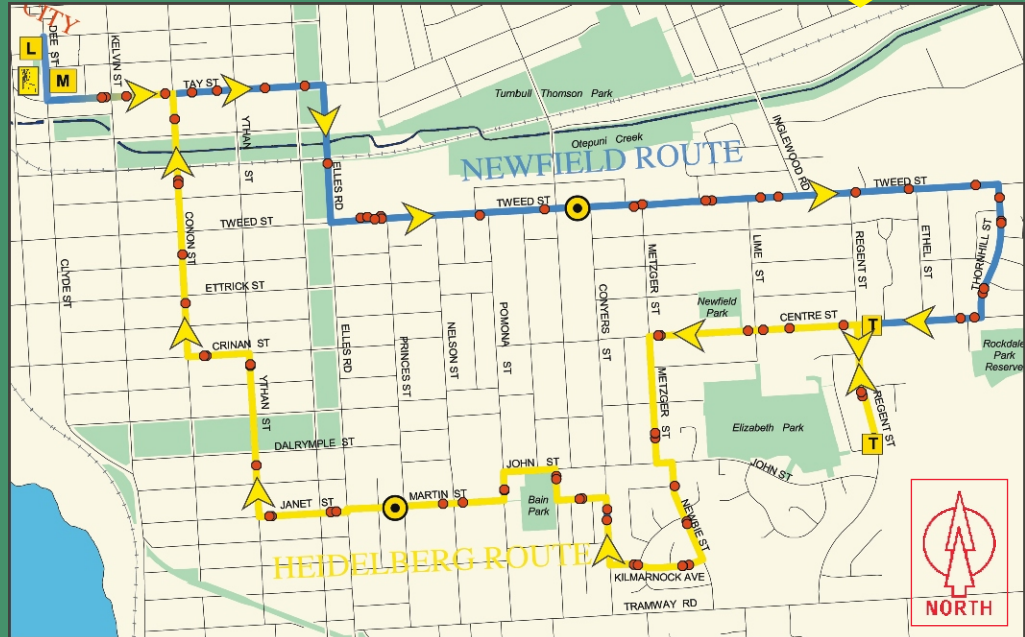

City to Newfield

returning via Heidelberg to city

FREE BUSES
Between 9am - 2:30pm
Mon-Fri
9am - 3pm Sat

MONDAY TO FRIDAY

M Depart Movieland
C Tweed St/ Conyers St (Approx)
T Depart Centre St Terminus
C Princes St/ Martin St (Approx)
L Library (Approx)

CITY TO NEWFIELD

HEIDELBERG TO CITY

7.40	7.44	7.55	8.02	8.10
8.15	8.19	8.30	8.37	8.45
FREE 11.15	11.19	11.35	11.42	11.50
2.15	2.19	2.35	2.42	2.50
3.50	3.54	4.10	4.17	4.25
4.35	4.39	4.50	4.57	5.05
5.10	5.14	5.30	5.37	5.45
5.45	5.49	6.00	6.07	6.15

SATURDAY

FREE 11.30	11.34	11.45	11.52	12.00
2.30	2.34	2.45	2.52	3.00

KEY

- L = Library
- C = Bus Timing Point
- M = Movieland
- T = Suburb Terminus
- W = Waiting Room
- = Direction of Bus
- = Bus Stop

Traffic congestion or large boarding numbers may cause delays. We apologise for any inconveniences.

Flag the bus down anywhere on the route.

Timetable Enquiries Phone
www.icc.govt.nz

03-218 7170