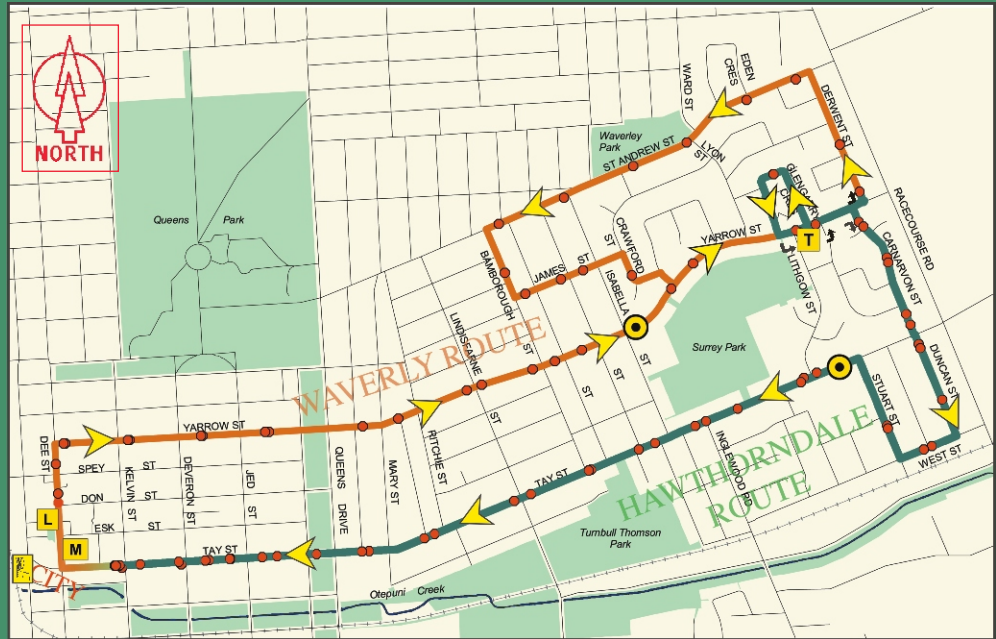

City to Waverley

returning via Hawthorndale to city

FREE BUSES
Between 9am - 2:30pm
Mon-Fri
9am - 3pm Sat

MONDAY TO FRIDAY

L	●	T	●	M
Depart Library	Yarrow/ Isabella St (Approx)	Depart Yarrow St Terminal	Tay St/ Stuart St (Approx)	Movieland (Approx)

CITY TO WAVERLEY

HAWTHORNDALE TO CITY

	7.10	7.15	7.20	7.24	7.33
	7.40	7.45	7.55	7.59	8.08
	8.15	8.20	8.30	8.34	8.43
FREE	9.00	9.05	9.20	9.24	9.28
	12.00	12.05	12.20	12.24	12.28
	3.10	3.15	3.30	3.34	3.38
	4.35	4.40	4.50	4.54	5.03
	5.10	5.15	5.30	5.34	5.43
	5.45		5.59	6.08	

SATURDAY

FREE	9.15	9.20	9.30	9.34	9.43
	12.15	12.20	12.30	12.34	12.43

KEY

L	= Library	●	= Bus Timing Point
M	= Movieland	▶	= Direction of Bus
T	= Suburb Terminal	●	= Bus Stop
W	= Waiting Room		

Traffic congestion or large boarding numbers may cause delays. We apologise for any inconveniences.